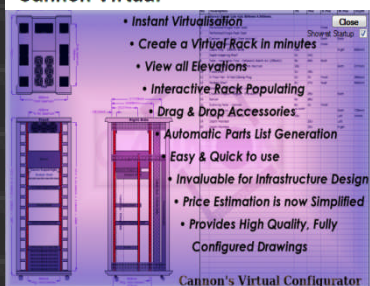

Cannon Virtual

Specialist Cabinets

- Co-Locate
- Broadcast
- EMC
- IP Rated
- Patching Frames
- Seismic